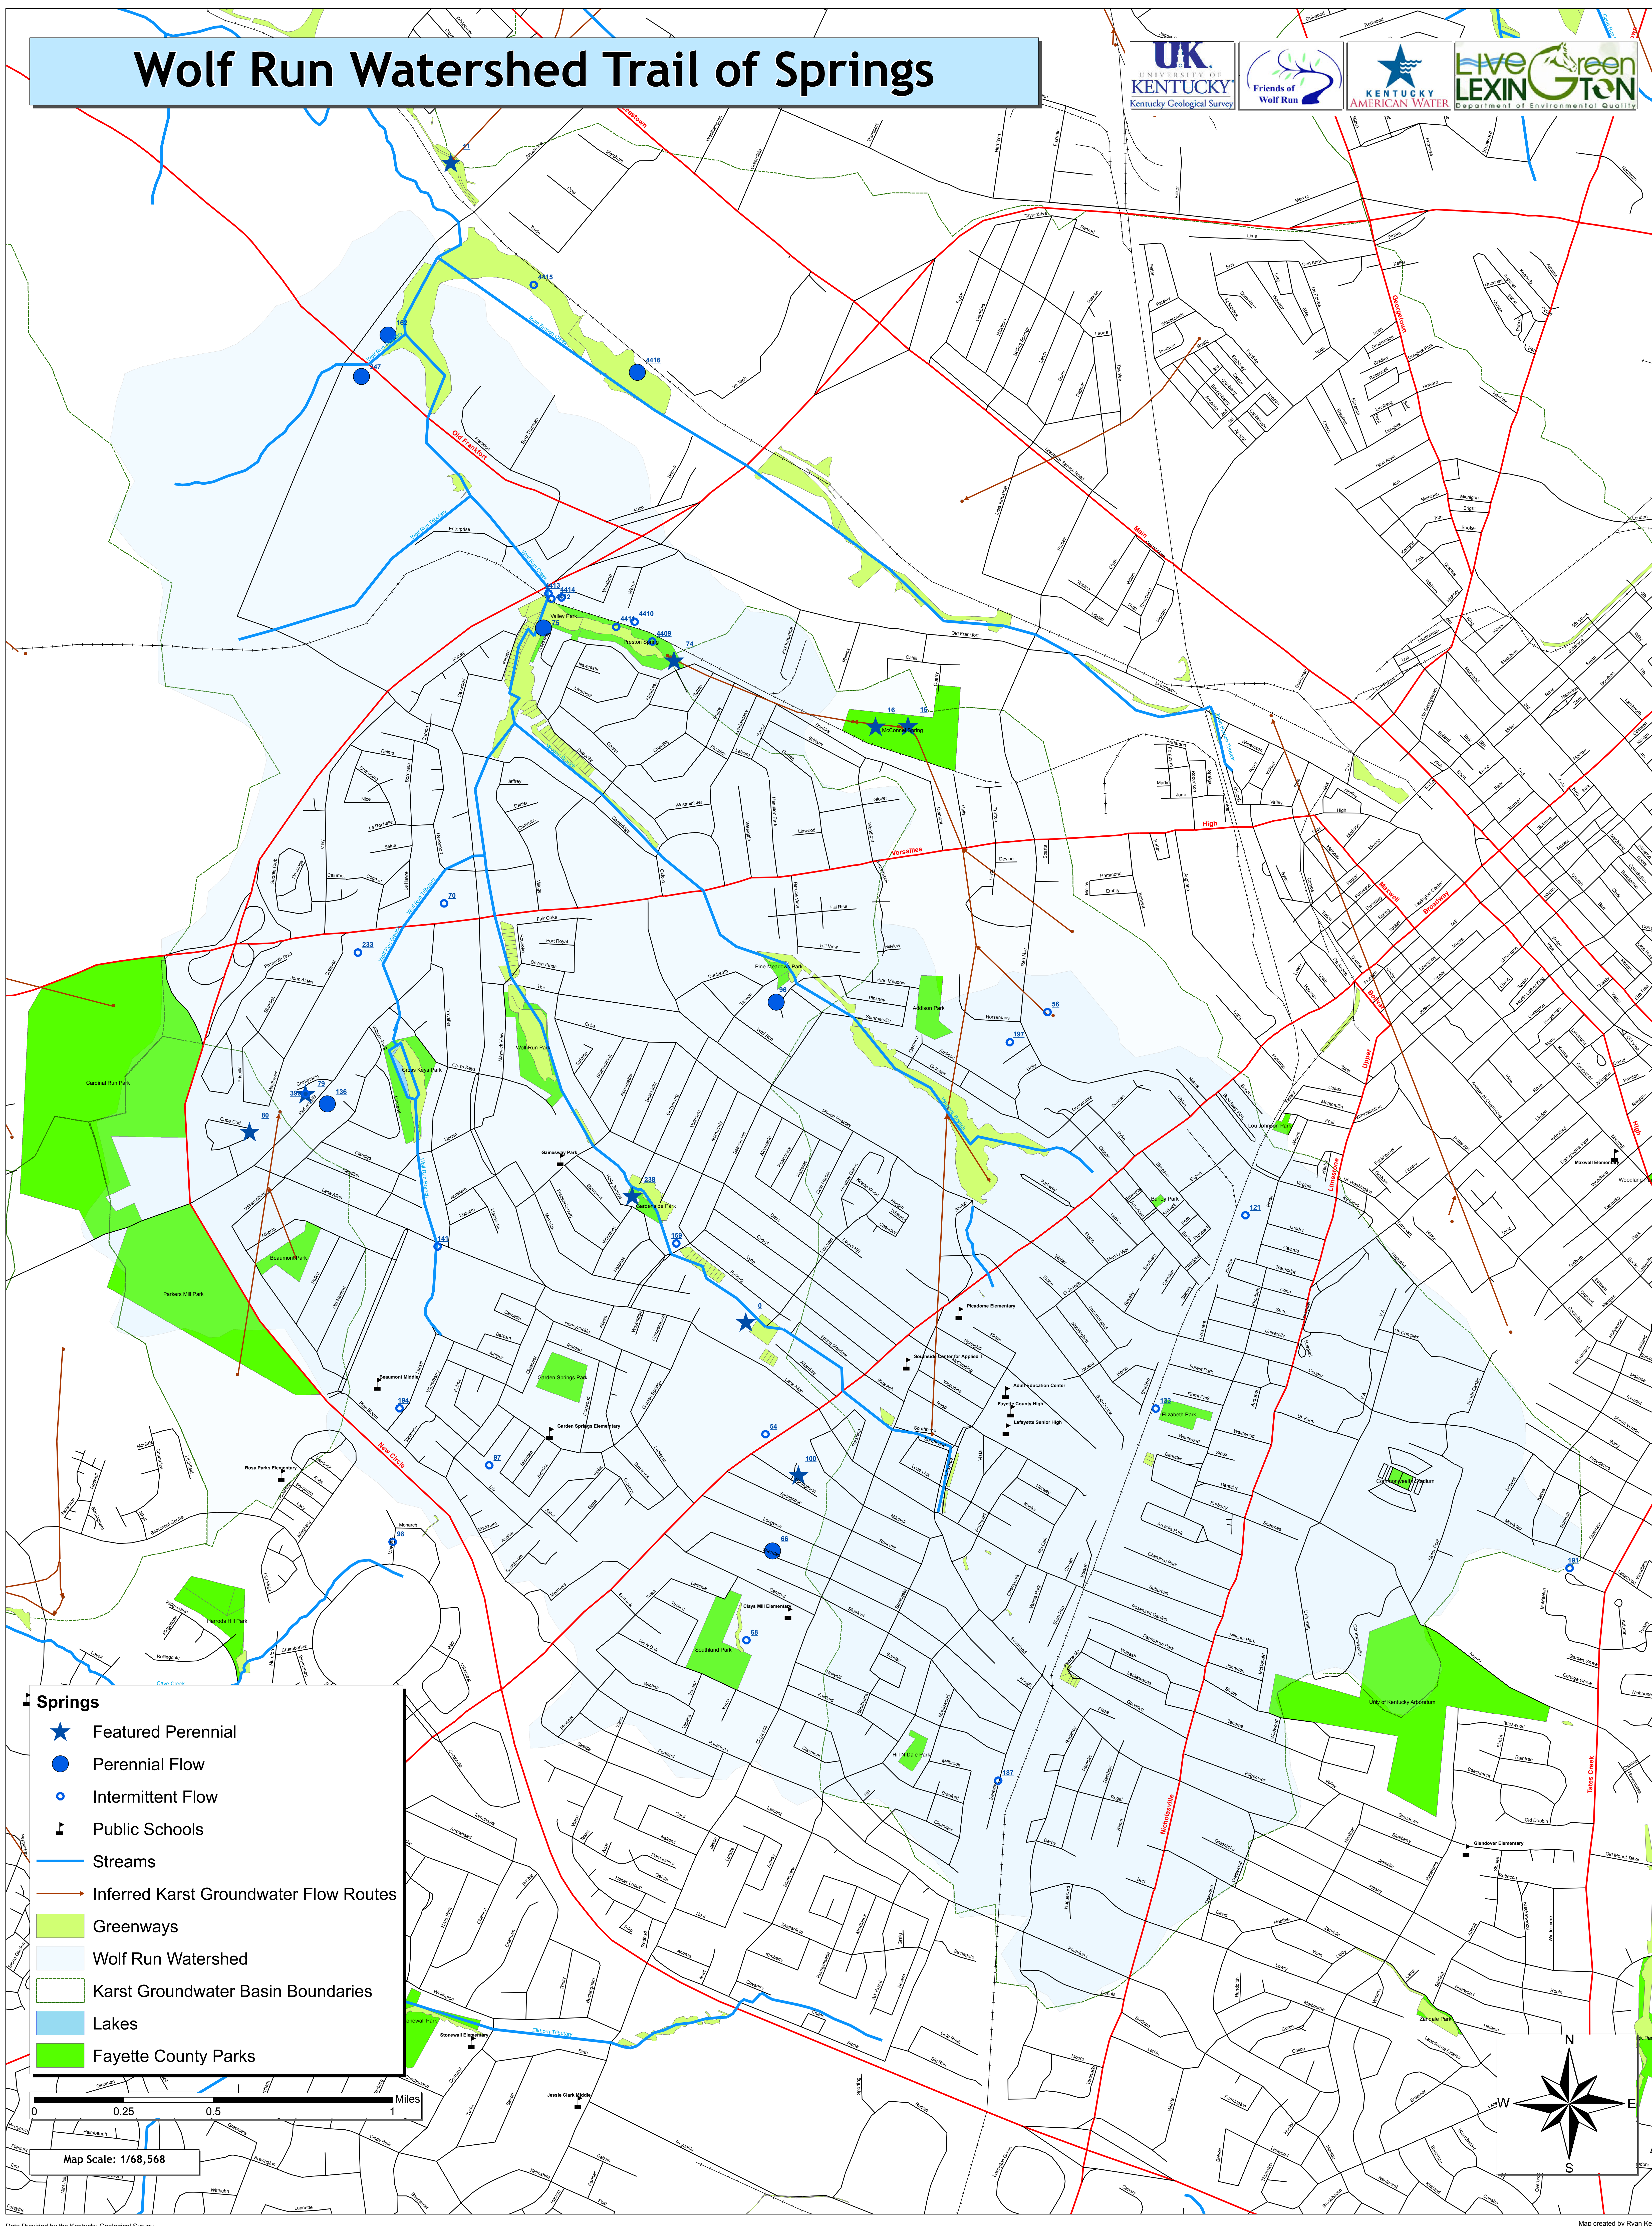

Wolf Run Watershed Trail of Springs

Springs

- ★ Featured Perennial
- Perennial Flow
- Intermittent Flow
- Public Schools
- Streams
- Inferred Karst Groundwater Flow Routes
- Greenways
- Wolf Run Watershed
- Karst Groundwater Basin Boundaries
- Lakes
- Fayette County Parks